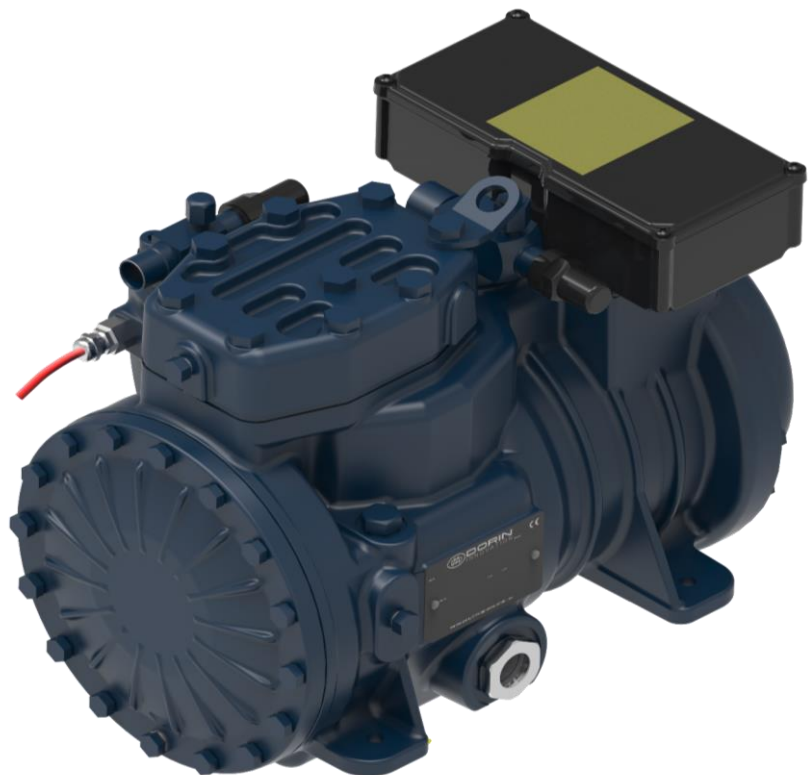

OFFICINE MARIO DORIN SINCE 1918

DORIN[®]
INNOVATION

RICAMBI
SPARE PARTS

HEX2

**SEMI-HERMETIC MOTOR
COMPRESSORS**

OFFICINE MARIO DORIN SINCE 1918
DORIN
INNOVATION

M/COMPRESSORE - M/COMPRESSOR
HEX2
ESPLOSO COMMERCIALE - COMMERCIAL EXPLODED VIEW